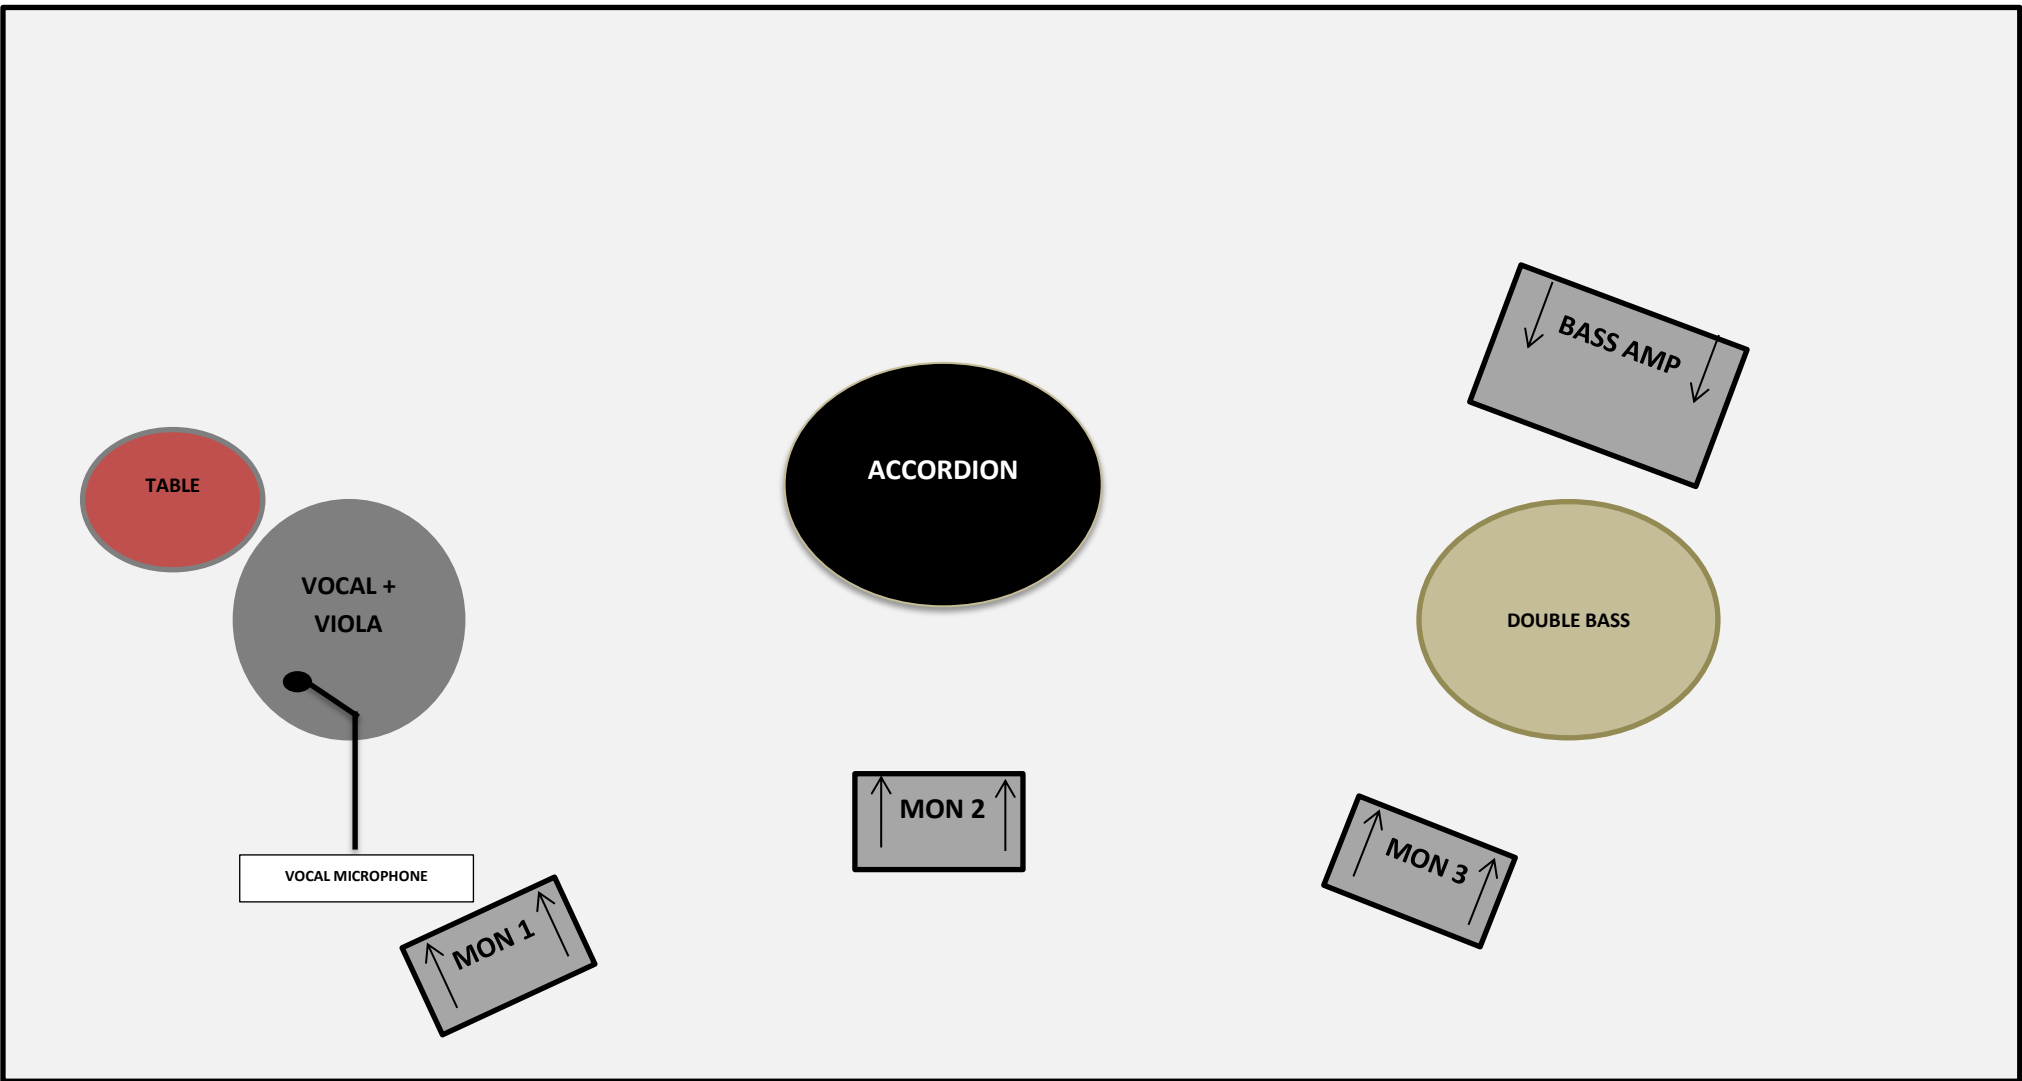

## TECHNICAL RIDER OF THE /MAGDA BRUDZIŃSKA KLEZMER TRIO/:

	<u>Inputs (mixer)</u>
• accordion – 3 x XLR line (phantom)	= 3
• viola – 1 x XLR line (phantom)	= 1
• vocal – 1 x XLR line (phantom)	= 1
• double bass – 1 x XLR line, Shure SM58 mic (or a substitute)	= 2
	<u>TOTAL INPUTS: = 7</u>
• minimum 3 separate, independent monitor speakers	
• mains power on the stage	
• small table for viola on the stage	
• chair (without armrests) for accordionist	

# /MAGDA BRUDZIŃSKA KLEZMER TRIO/

STAGE PLAN

AUDIENCE

STAGE CENTER

AUDIENCE